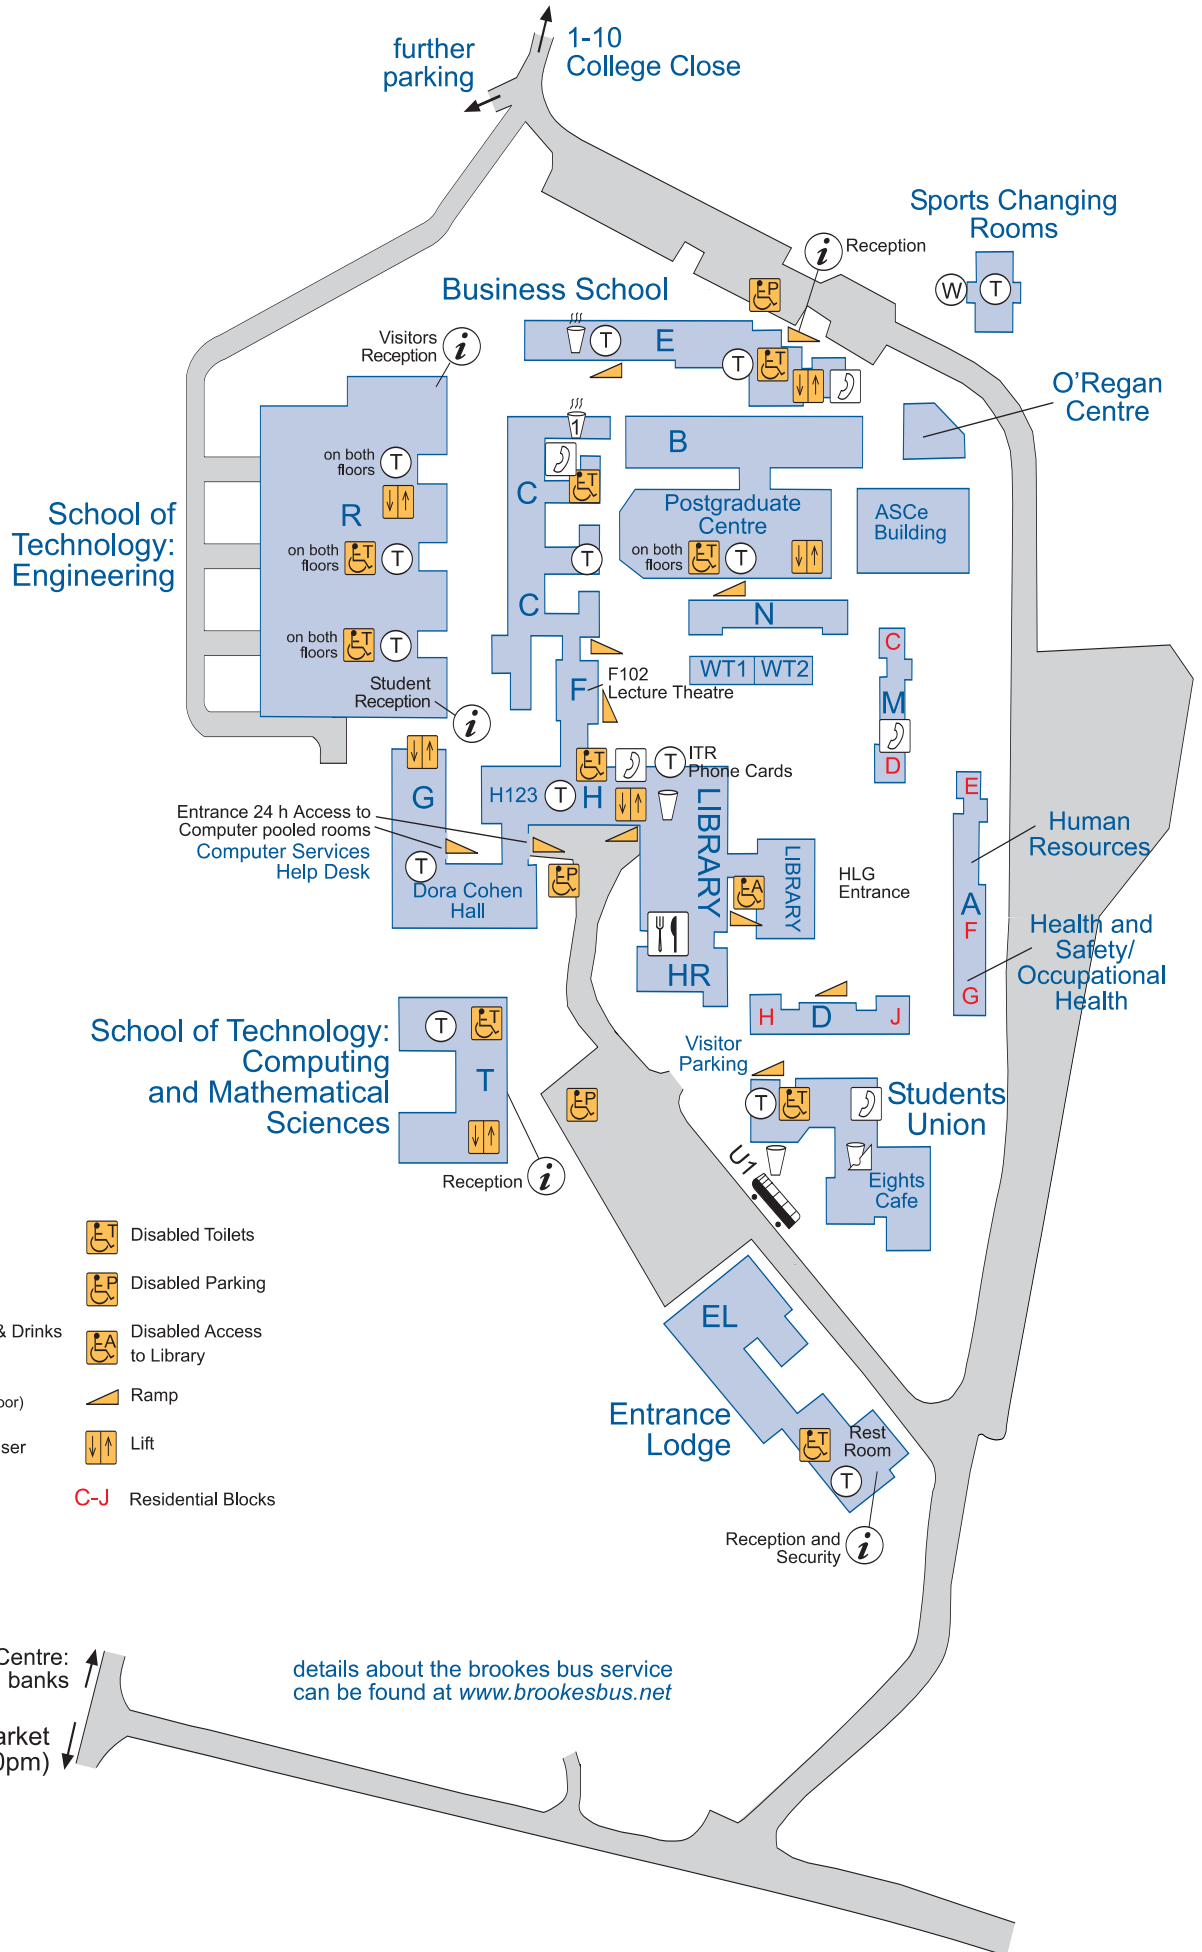

➔ Wheatley Campus

KEY:

- Food & Drink
- Cold Drinks
- Sandwiches & Drinks
- Hot Drinks (1/2 indicates floor)
- Water Dispenser
- Telephone
- Bus Stop
- Toilets
- Disabled Toilets
- Disabled Parking
- Disabled Access to Library
- Ramp
- Lift
- C-J** Residential Blocks

to Wheatley Village Centre:
shops, Post Office, banks

to ASDA Supermarket
(7.30am-10pm)

details about the brookes bus service
can be found at www.brookesbus.net